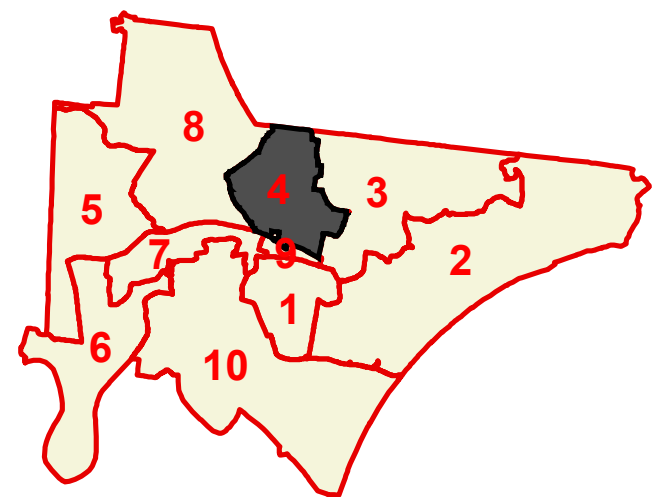

Trousdale County

County Commission District 4

TOTAL POPULATION	914
DEVIATION	3
% DEVIATION	0.4%
WHITE POPULATION	692
% WHITE	75.7%
BLACK POPULATION	142
% BLACK	15.5%
OTHER POPULATION	80
% OTHER	8.8%
HISPANIC POPULATION	34
% HISPANIC	3.7%

-  County Commission District
-  Interstates
-  U.S. Highway
-  State Highway
-  Local Roads
-  Pipeline (Incomplete)
-  Powerline (Incomplete)
-  Stream
- City, Town**
-  City, Town
-  County

This map is provided as a public service and is for informational purposes only. It is not an endorsement or approval by the Comptroller of the Treasury of any proposed district boundaries contained herein.
Created On: 10/20/2021