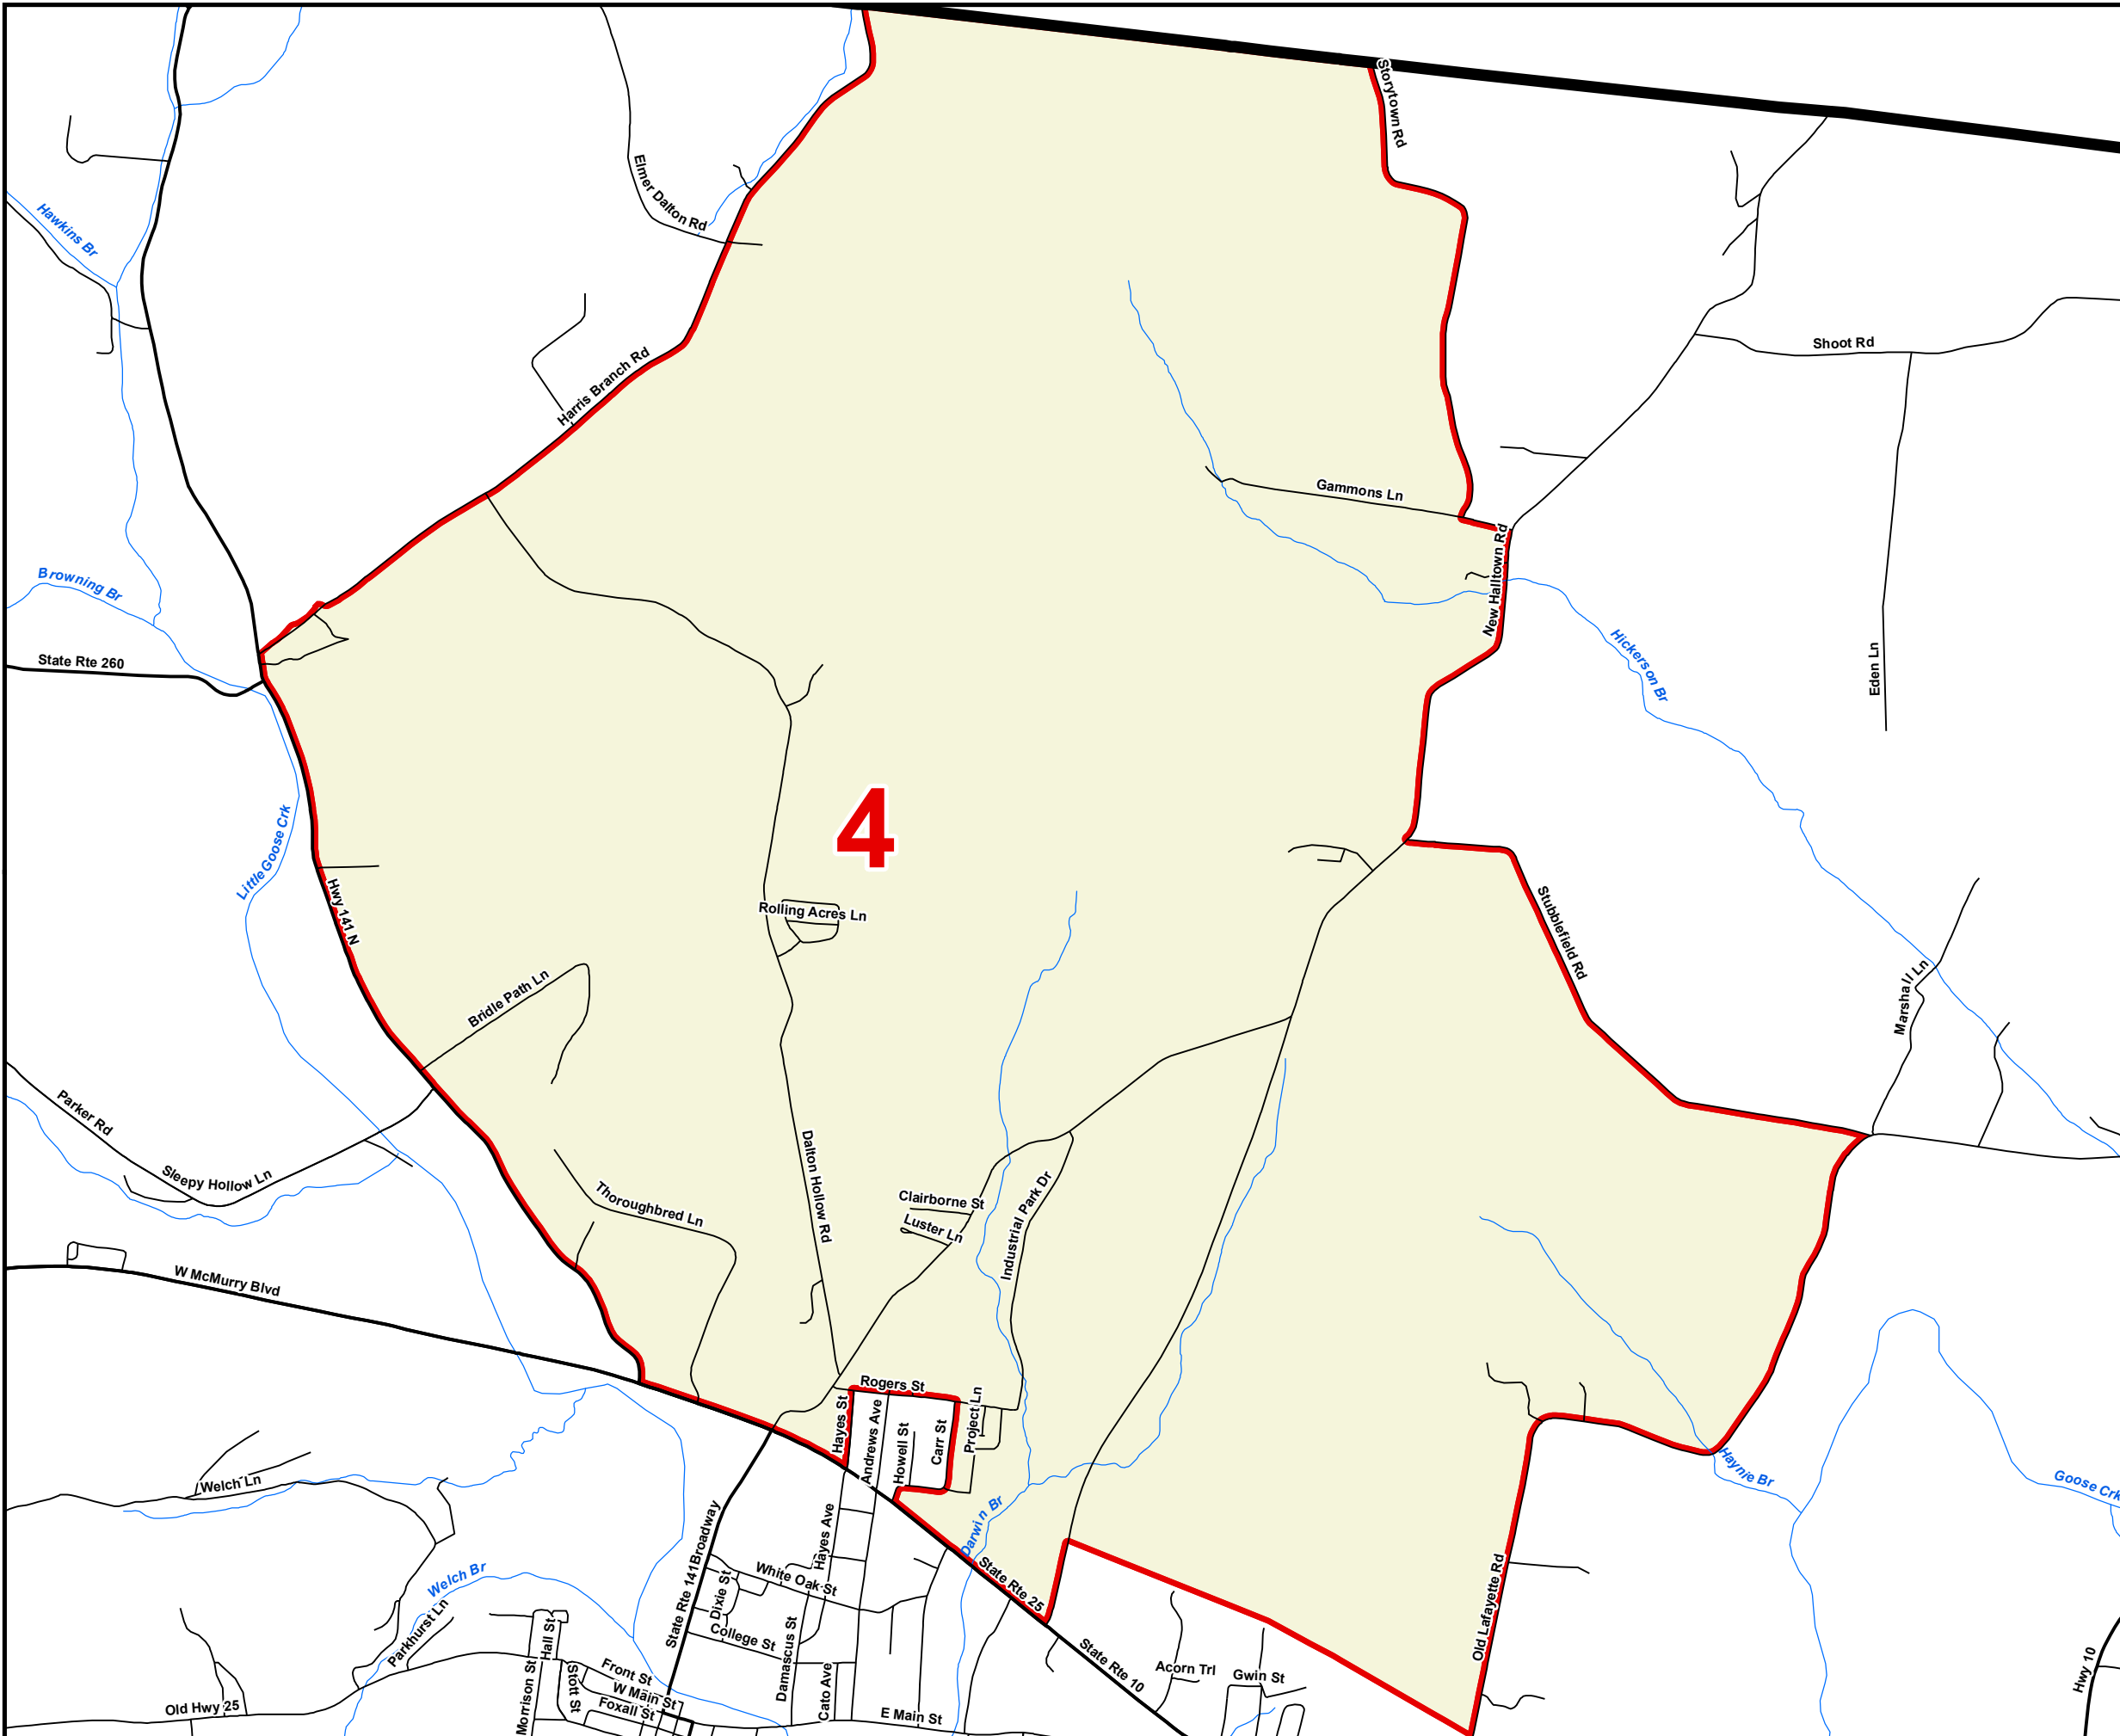

Trousdale County

County Commission District 4

TOTAL POPULATION	914
DEVIATION	3
% DEVIATION	0.4%
WHITE POPULATION	692
% WHITE	75.7%
BLACK POPULATION	142
% BLACK	15.5%
OTHER POPULATION	80
% OTHER	8.8%
HISPANIC POPULATION	34
% HISPANIC	3.7%

-  County Commission District
-  Interstates
-  U.S. Highway
-  State Highway
-  Local Roads
-  Pipeline (Incomplete)
-  Powerline (Incomplete)
-  Stream
- City, Town**
-  City, Town
-  County

This map is provided as a public service and is for informational purposes only. It is not an endorsement or approval by the Comptroller of the Treasury of any proposed district boundaries contained herein.
Created On: 10/20/2021